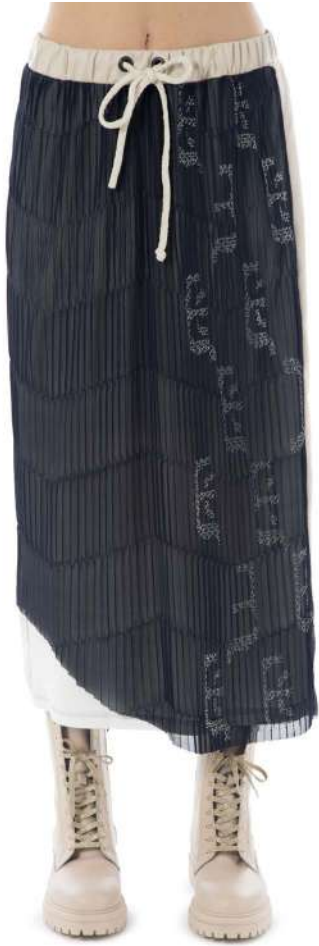

SKIRTS

EJW233003704 COL.18072